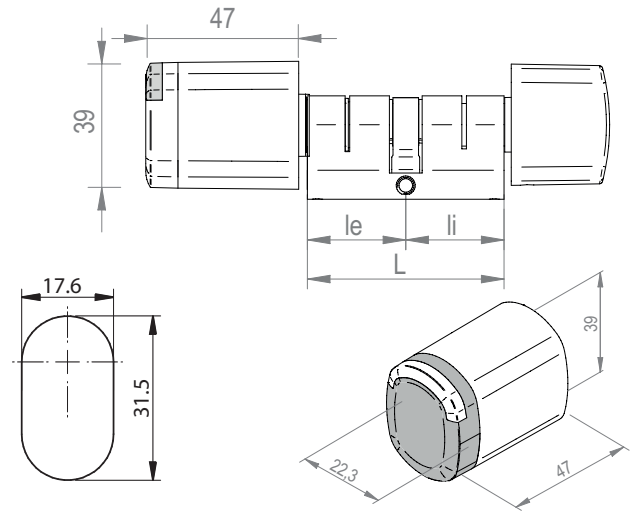

OPENING MODES:

Standard:	•
Office mode:	•
Timed office:	•
Automatic opening:	•
Automatic opening + office	•
Toggle:	•
Timed Toggle:	•
Amok mode:	—
Exit leaves open mode:	—

OPTIONS:

READER COLOUR:

Black:	•
White:	•

FINISHES:

Satin chrome	•
Polished chrome	•
PVD bright brass type	•
PVD satin brass type	•
Satin chrome black	•
BioCote® (Satin chrome)	•

¹ depending on the programming mode