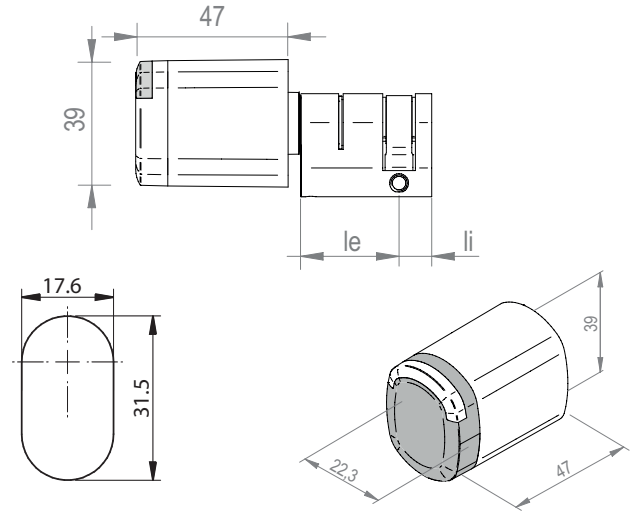

ID TECHNOLOGIES:

MIFARE:*	•
BLE Smart:	•
NFC:	•
Legic:**	—
HID iCLASS® Seos:	•
Picopass:	—
i-Button:	—

* MIFARE® (DESFire EV2, Plus, Ultralight C, Classic - ISO/IEC 14443)
** Legic Prime and Legic Advant

TECHNOLOGY PLATFORMS:

SALTO SPACE:

Smile - Selfprogrammable	—
ROM:	—
SVN data-on-card:	•
SALTO Wireless RFnet enabled:	—
SALTO Wireless BLUEnet enabled:	•

SALTO KS:

SALTO KS:	•

SALTO SALLIS:

SALLIS:	—

OPENING MODES:

Standard:	•
Office mode:	•
Timed office:	•
Automatic opening:	•
Automatic opening + office	•
Toggle:	•
Timed Toggle:	•
Amok mode:	—
Exit leaves open mode:	—

OPTIONS:

READER COLOUR:

Black:	•
White:	•

FINISHES:

Satin chrome	•
Polished chrome	•
PVD bright brass type	•
PVD satin brass type	•
Satin chrome black	•
BioCote® (Satin chrome)	•

¹ depending on the programming mode