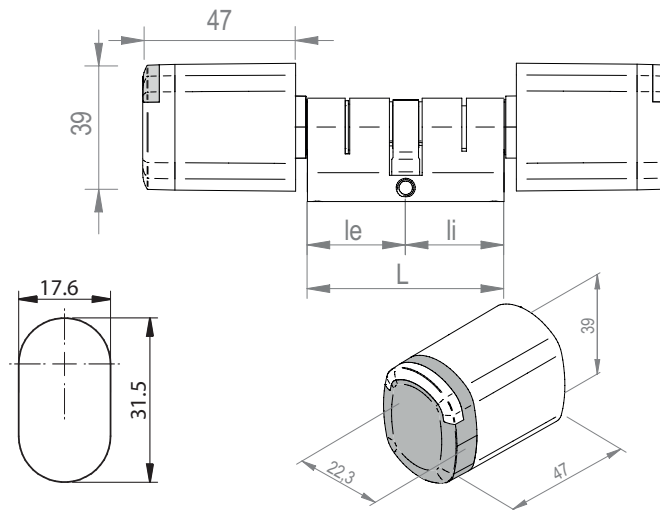

TECHNICAL DRAWING:

ID TECHNOLOGIES:

MIFARE:*	•
BLE Smart:	•
NFC:	•
Legic:**	—
HID iCLASS® Seos:	•
Picopass:	—
i-Button:	—

* MIFARE® (DESFire EV2, Plus, Ultralight C, Classic - ISO/IEC 14443)
** Legic Prime and Legic Advant

TECHNOLOGY PLATFORMS:

SALTO SPACE:

Smile - Selfprogrammable	—
ROM:	—
SVN data-on-card:	•
SALTO Wireless RFnet enabled:	—
SALTO Wireless BLUEnet enabled:	•

SALTO KS:

SALTO KS:	•

SALTO SALLIS:

SALLIS:	—

OPENING MODES:

Standard:	•
Office mode:	•
Timed office:	•
Automatic opening:	•
Automatic opening + office	•
Toggle:	•
Timed Toggle:	•
Amok mode:	—
Exit leaves open mode:	—

OPTIONS:

READER COLOUR:

Black:	•
White:	•

FINISHES:

Satin chrome	•
Polished chrome	•
PVD bright brass type	•
PVD satin brass type	•
Satin chrome black	•
BioCote® (Satin chrome)	•

¹ depending on the programming mode